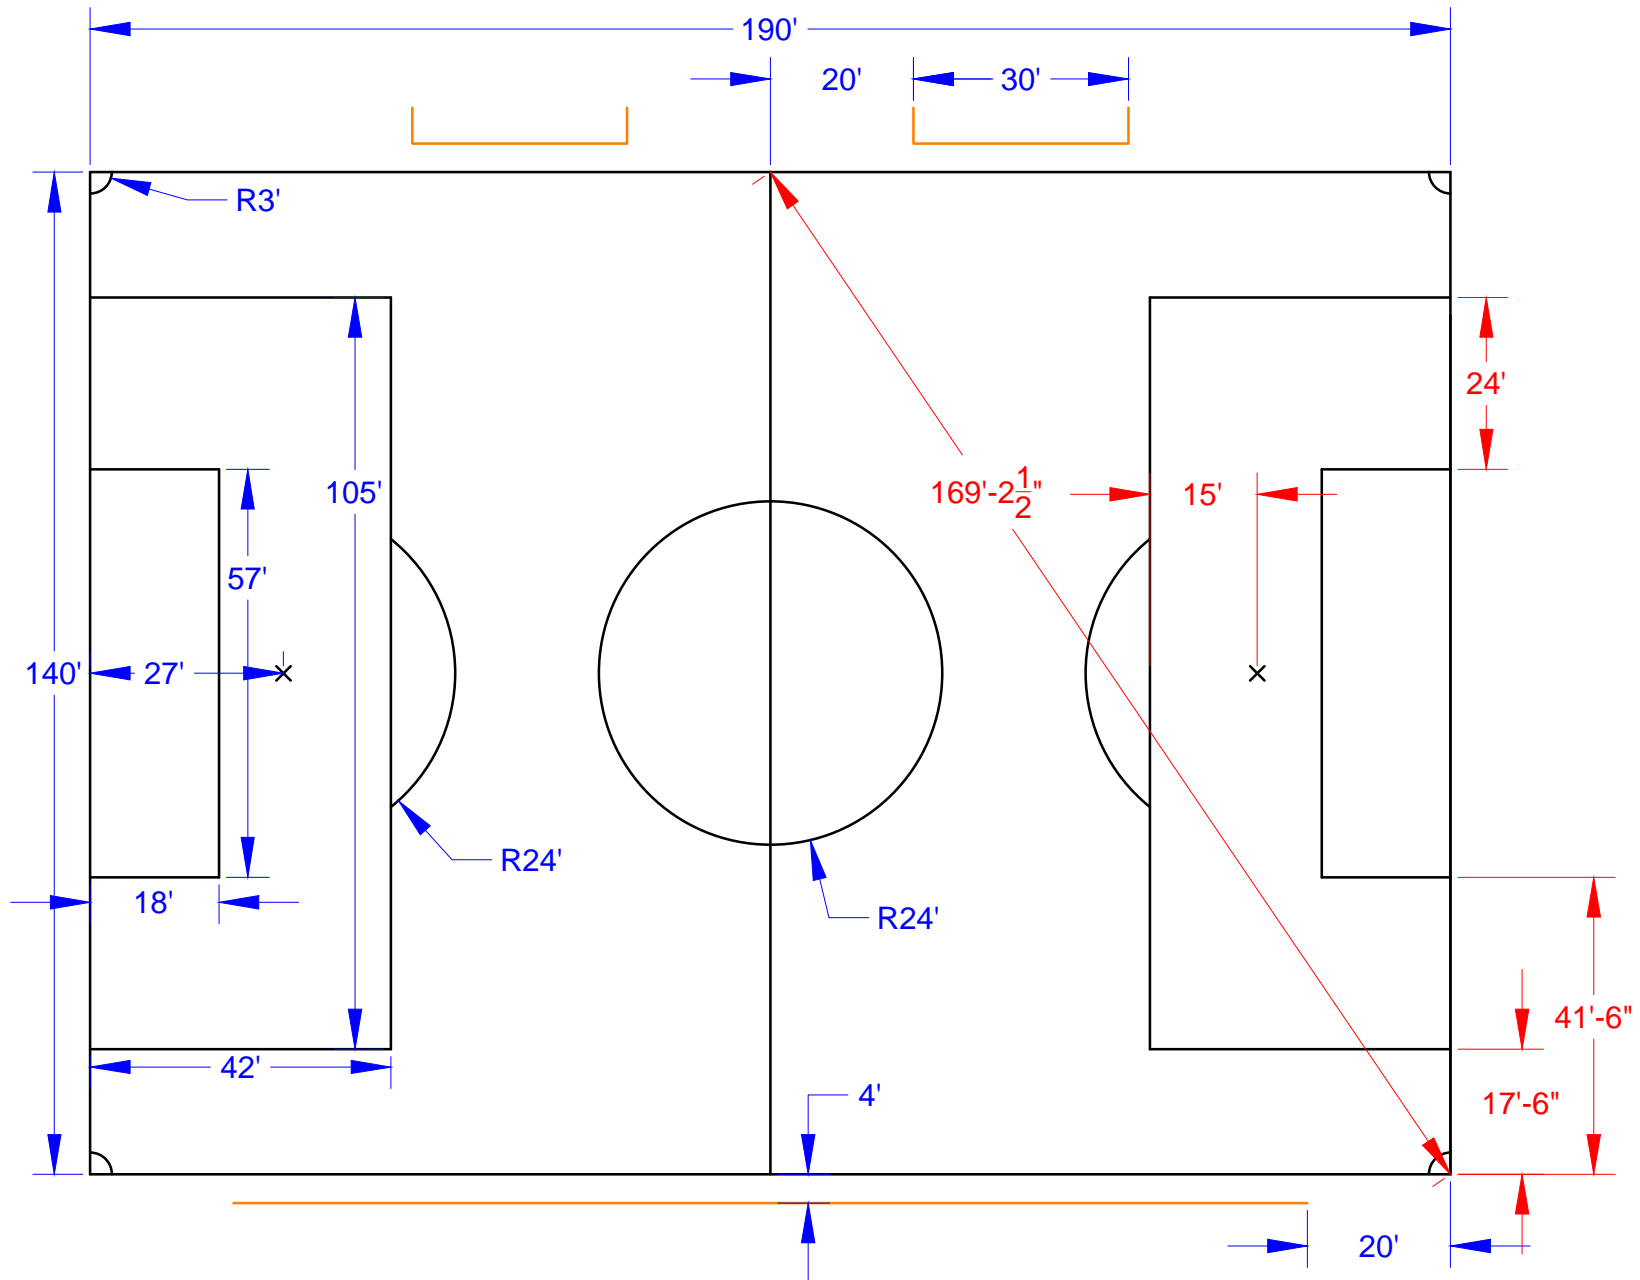

# WBSC 2011 Field Map: U6

Blue Dimensions are Real

Red Dimensions are Helpful

# WBSC 2011 Field Map: U7/U8

Blue Dimensions are Real

Red Dimensions are Helpful

# WBSC 2011 Field Map: U9/U10

Blue Dimensions are Real

Red Dimensions are Helpful

# WBSC 2011 Field Map: U11/U12

Blue Dimensions are Real

Red Dimensions are Helpful