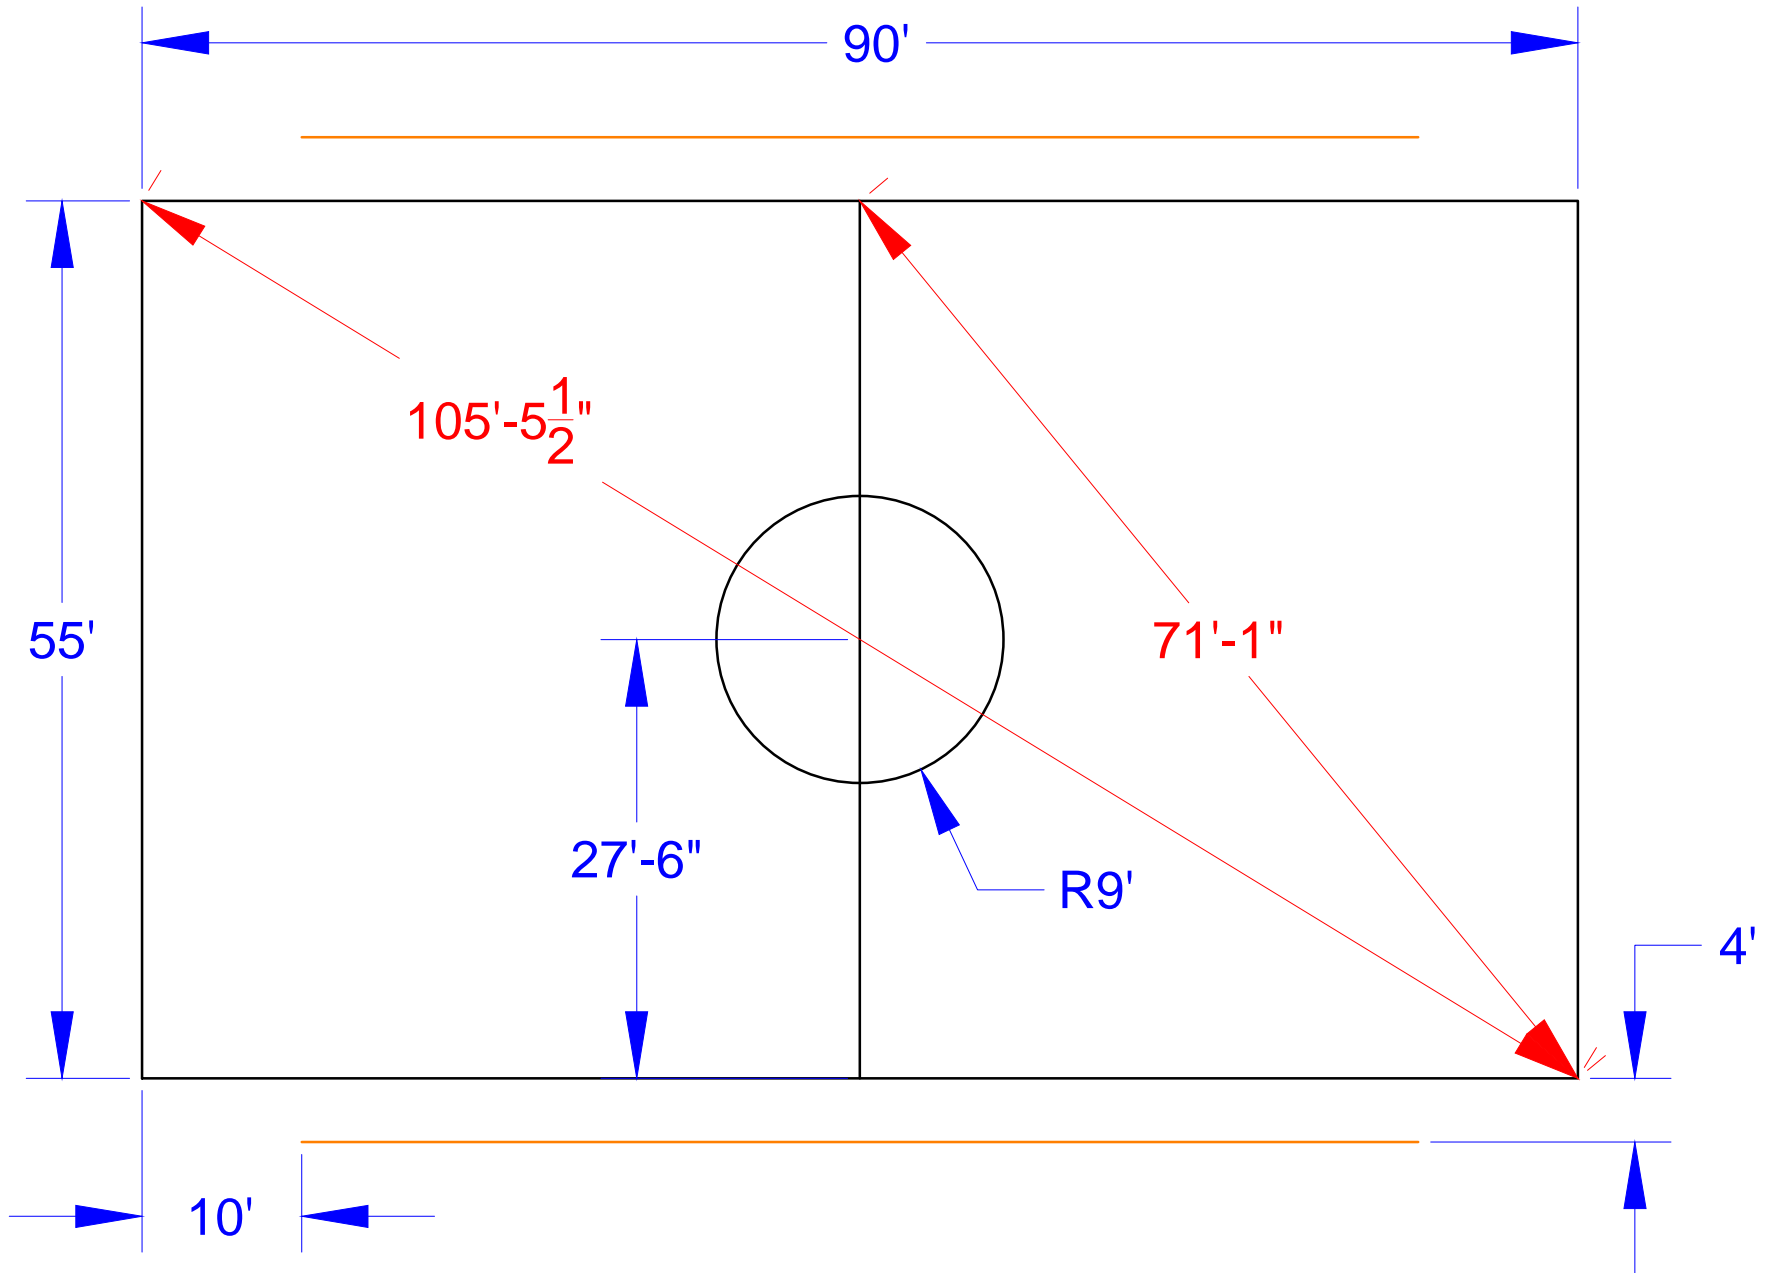

# WBSC 2011 Field Map: U6

Blue Dimensions are Real

Red Dimensions are Helpful

# WBSC 2011 Field Map: U7/U8

Blue Dimensions are Real

Red Dimensions are Helpful

# WBSC 2011 Field Map: U9/U10

Blue Dimensions are Real

Red Dimensions are Helpful

# WBSC 2011 Field Map: U11/U12

Blue Dimensions are Real

Red Dimensions are Helpful