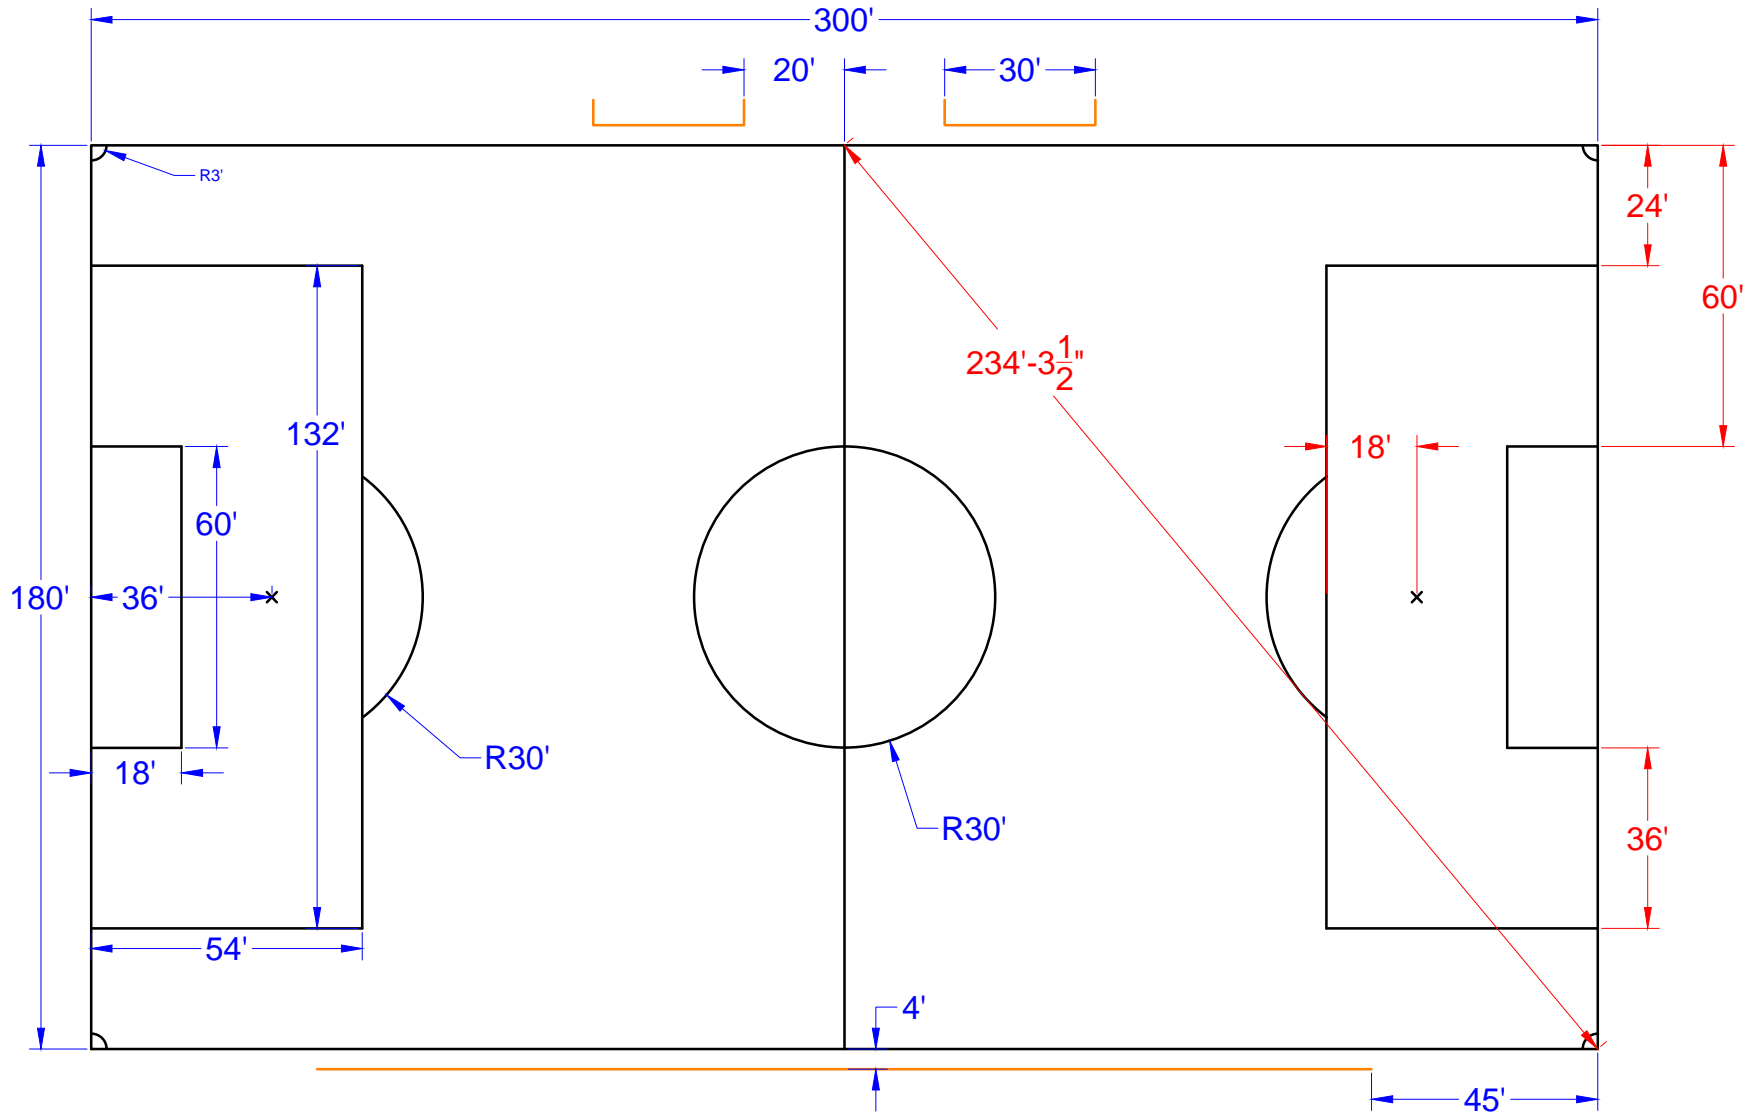

# WBSC 2011 Field Map: U7/U8

Blue Dimensions are Real

Red Dimensions are Helpful

# WBSC 2011 Field Map: U9/U10

Blue Dimensions are Real

Red Dimensions are Helpful

# WBSC 2011 Field Map: U11/U12

Blue Dimensions are Real

Red Dimensions are Helpful

# WBSC 2011 Field Map: U13+

Blue Dimensions are Real

Red Dimensions are Helpful