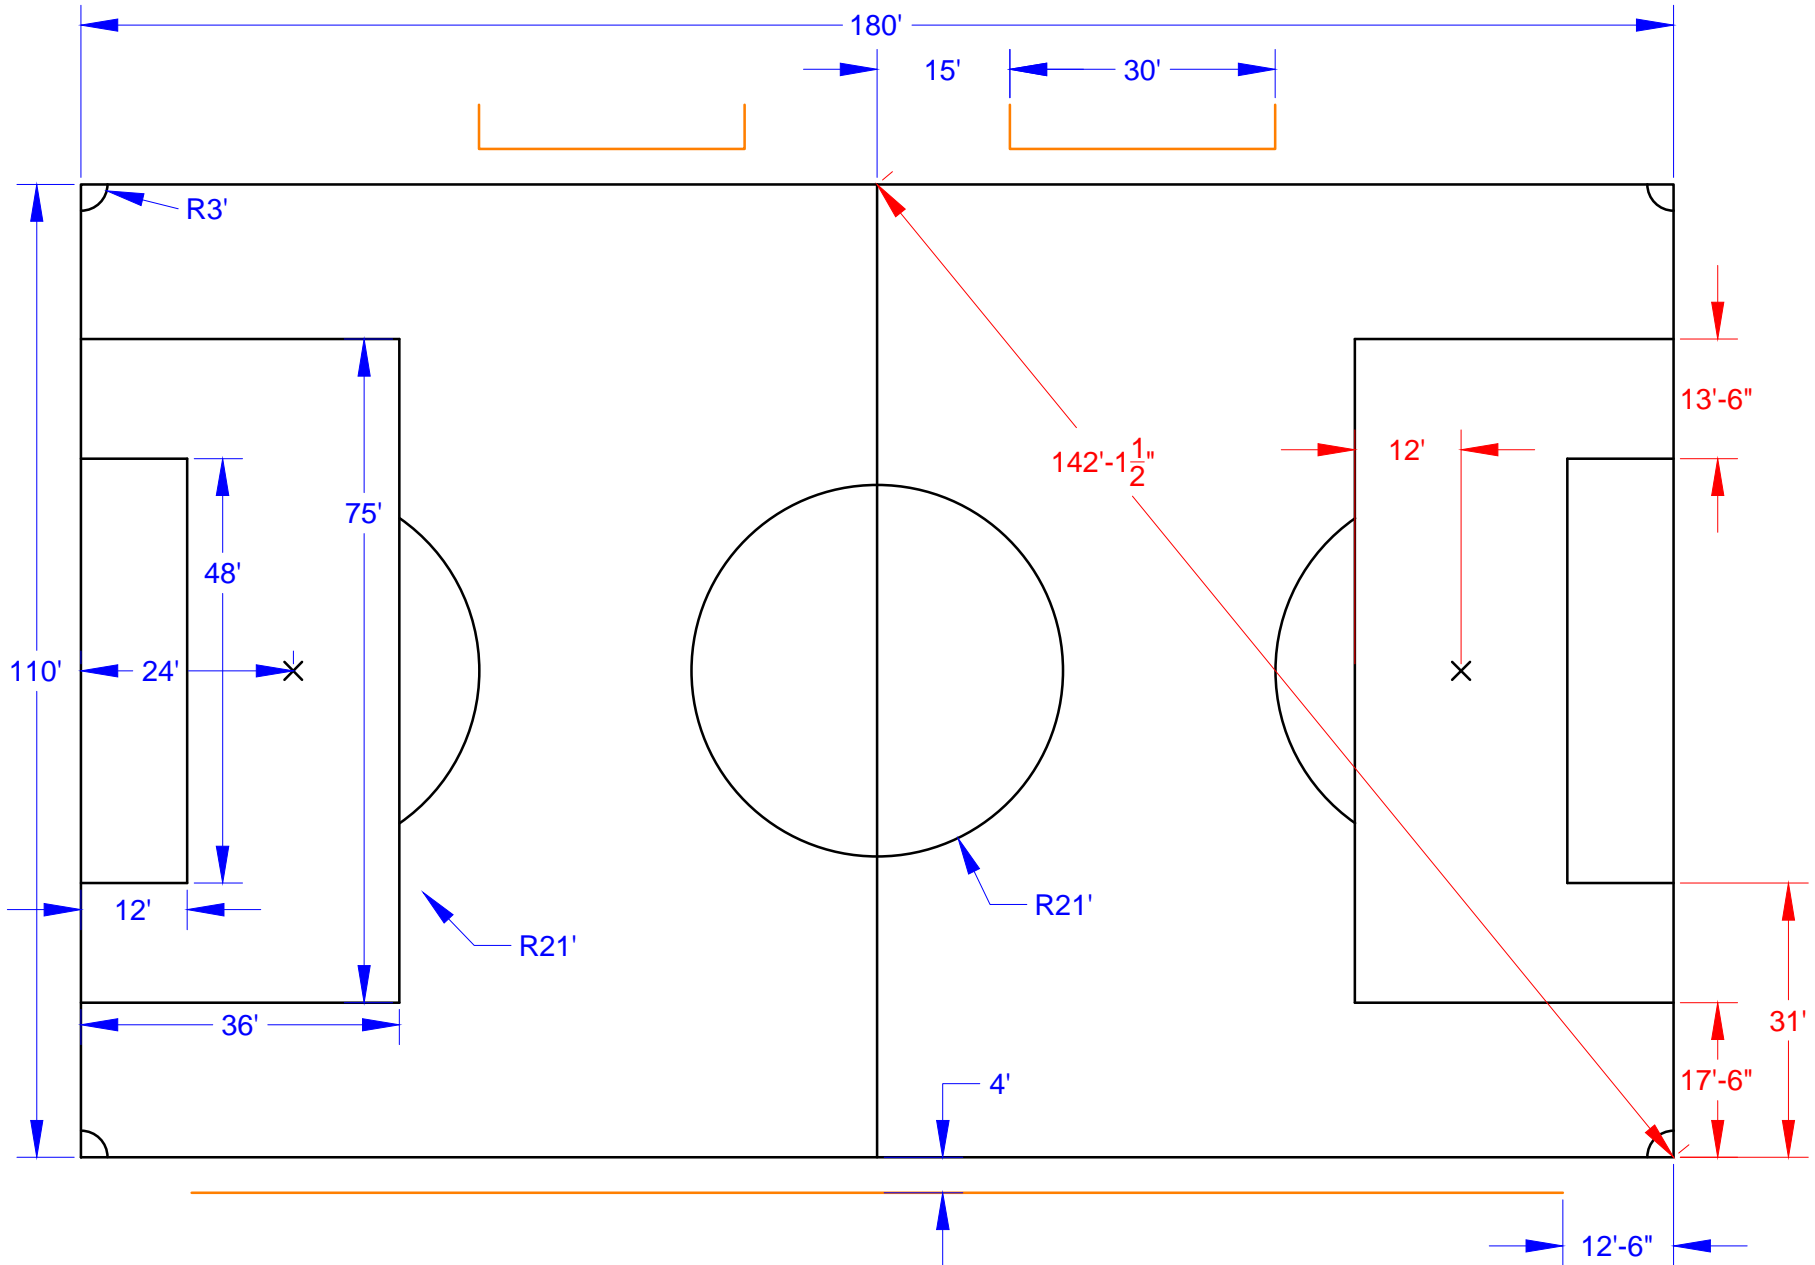

# WBSC 2011 Field Map: U6

Blue Dimensions are Real

Red Dimensions are Helpful

# WBSC 2011 Field Map: U7/U8

Blue Dimensions are Real

Red Dimensions are Helpful

# WBSC 2011 Field Map: U9/U10

Blue Dimensions are Real

Red Dimensions are Helpful

# WBSC 2011 Field Map: U11/U12

Blue Dimensions are Real

Red Dimensions are Helpful