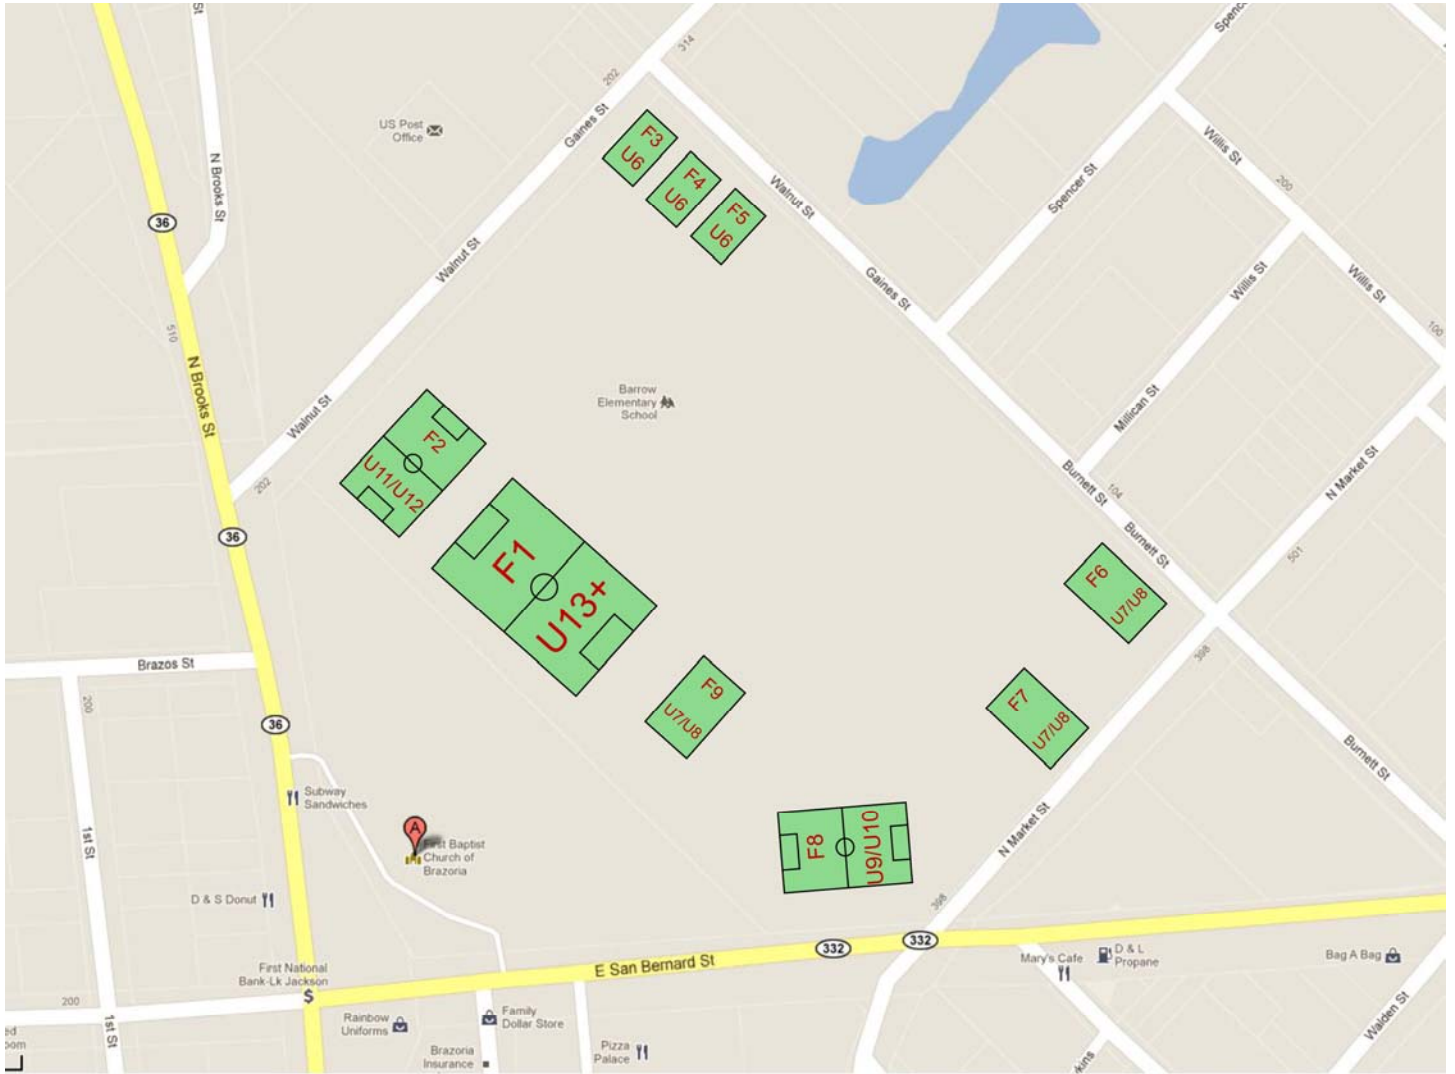

West Brazos Soccer Club

P.O. Box 1724, Brazoria, TX 77422

The WBSC Fields are shown, below. The fields are numbered 1-9 (designated by F1-F9 on the map). These field numbers will correspond to your schedule.

West Brazos Soccer Club

P.O. Box 1724, Brazoria, TX 77422

The First Baptist Church of Brazoria at 101 East San Bernard St., Brazoria, TX 77422 is a good address to locate the WBSC fields. This location is marker 'A' on the maps.

West Brazos Soccer Club

P.O. Box 1724, Brazoria, TX 77422

Directions from Angleton:

- 1) Take Hwy-35 West out of Angleton
- 2) Turn Left at FM 521 (at Bailey's Prairie)
- 3) FM 521 and Hwy-332 join at the Brazos River and becomes Hwy-332 into Brazoria.
- 4) Hwy-332 is also East Bernard Street in Brazoria

Directions from Anywhere Else:

- 1) Find Hwy-36 and take it into Brazoria until you intersect with Hwy-332 (a.k.a East San Bernard Street).