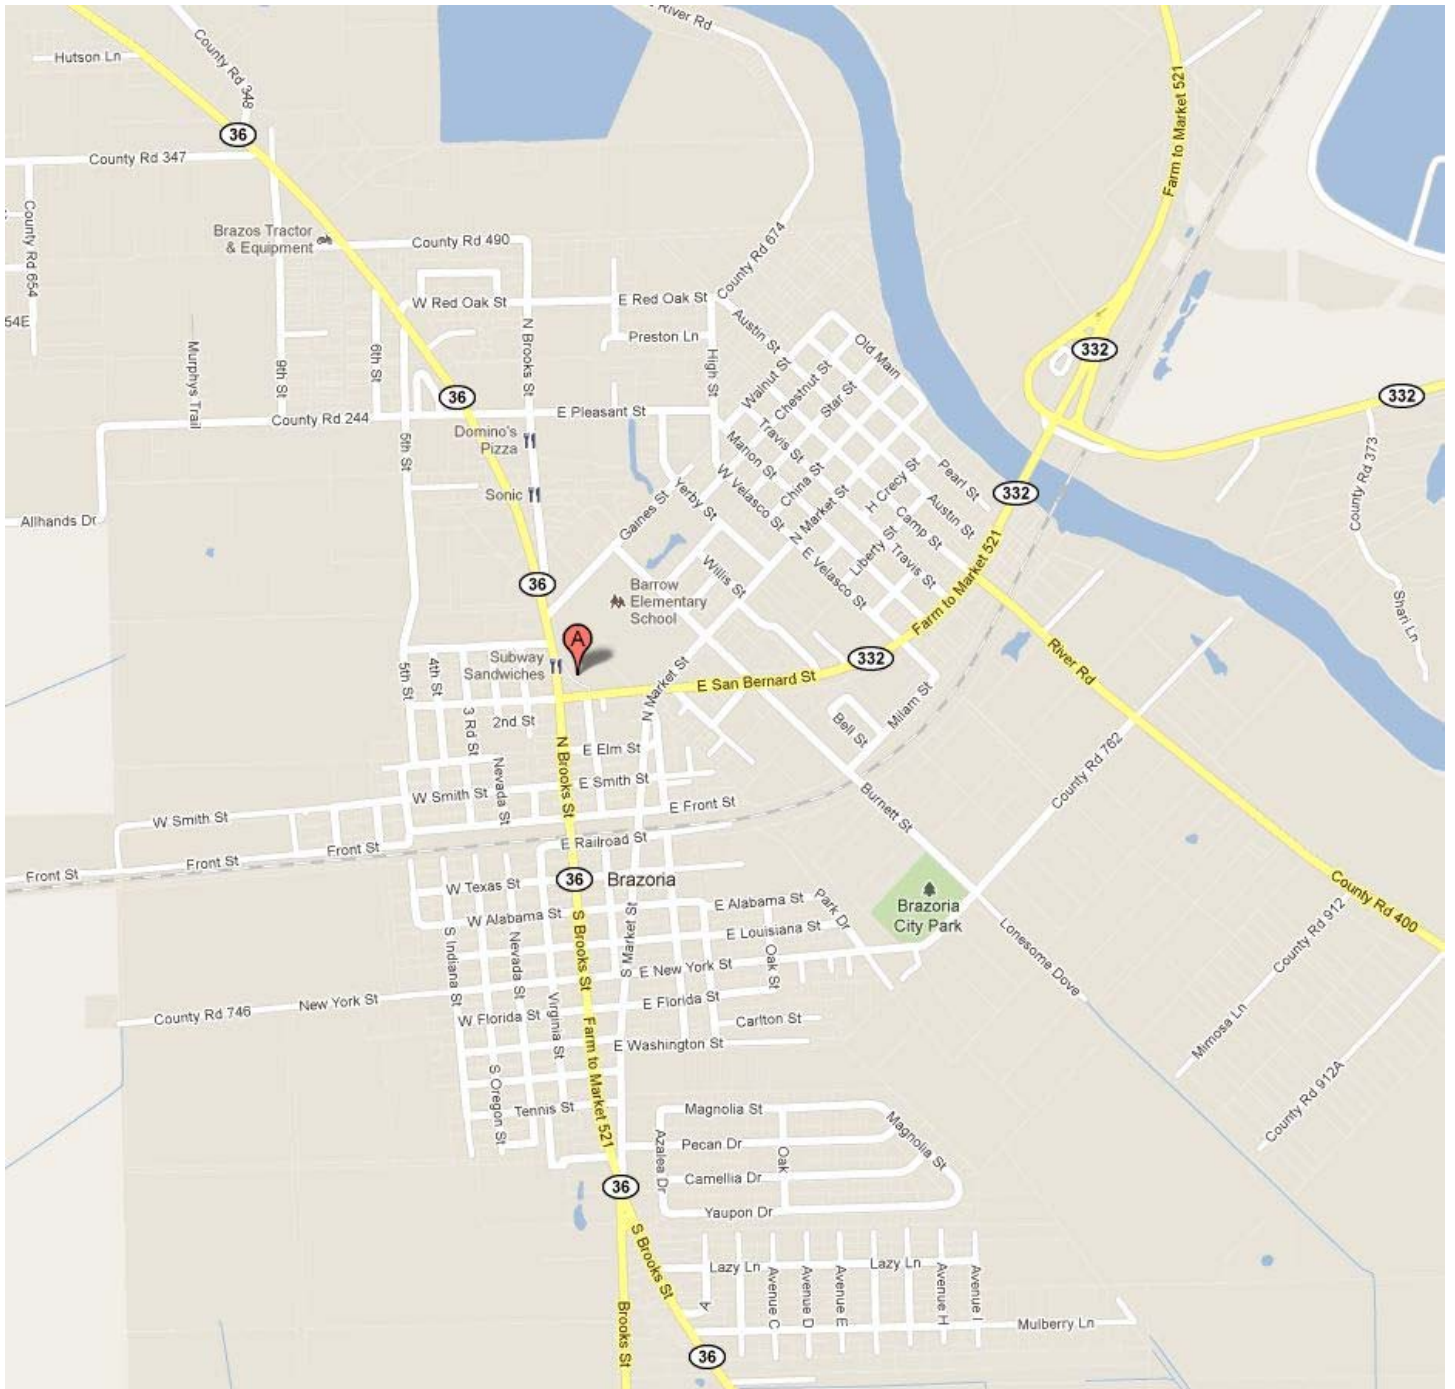

West Brazos Soccer Club

P.O. Box 1724, Brazoria, TX 77422

The WBSC Fields are shown, below. The fields are numbered 1-9 (designated by F1-F9 on the map). These field numbers will correspond to your schedule.

West Brazos Soccer Club

P.O. Box 1724, Brazoria, TX 77422

The First Baptist Church of Brazoria at 101 East San Bernard St., Brazoria, TX 77422 is a good address to locate the WBSC fields. This location is marker 'A' on the maps.

West Brazos Soccer Club

P.O. Box 1724, Brazoria, TX 77422

Directions from Angleton:

- 1) Take Hwy-35 West out of Angleton
- 2) Turn Left at FM 521 (at Bailey's Prairie)
- 3) FM 521 and Hwy-332 join at the Brazos River and becomes Hwy-332 into Brazoria.
- 4) Hwy-332 is also East Bernard Street in Brazoria

Directions from Anywhere Else:

- 1) Find Hwy-36 and take it into Brazoria until you intersect with Hwy-332 (a.k.a East San Bernard Street).